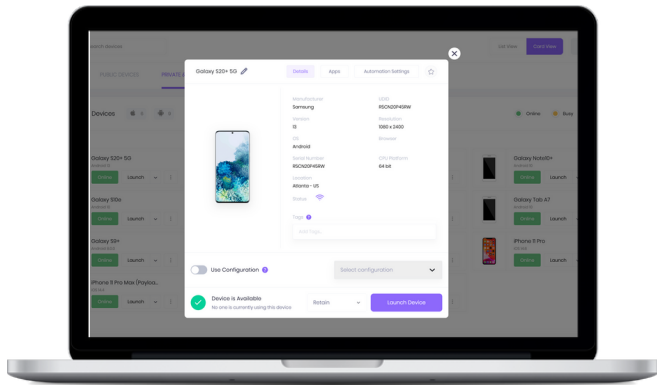

# Kobiton Mobile Device Cloud

Rapidly Access Real Devices and Operating Systems for Extensive Testing Coverage

## Ensure Flawless User Experiences With Real Device Testing

Get a true device-in-hand experience from any workstation through an intuitive user interface and put your application through real-world conditions so you can be confident in what you deliver.